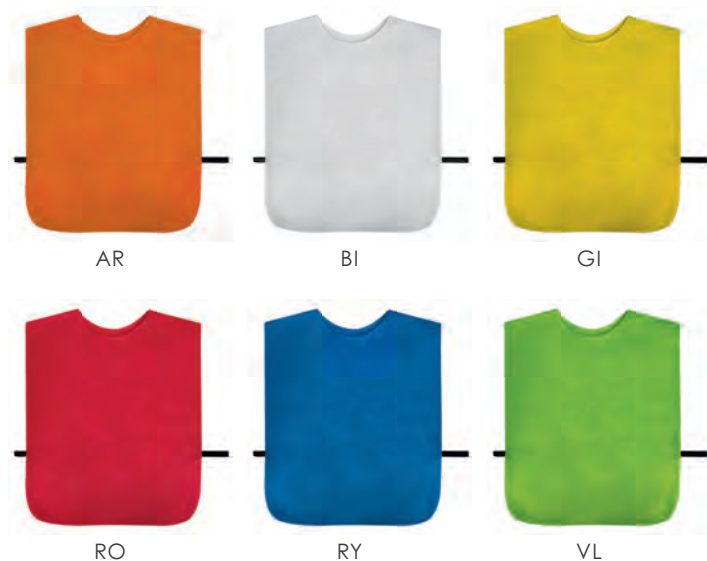

RO

**Ale**

PM815VL

**Ale**

PM824AR

**PM815 GOAL**

casacca in tnt, chiusura laterale con velcro

53x65 cm ca  
10/100